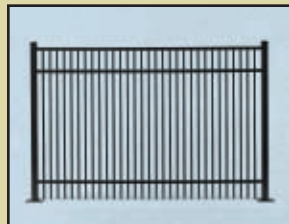

Colors & Accessories

The Versa-Latch and Magna Latch feature a magnetically activated mechanism in addition to a keyed lock for even more security. These low friction latches are reliable, self-latching and highly effective. The Versa-Latch comes standard with all of Delgard's walk gates except Guardian Series which uses the Magna Latch.

Styles

INNSBRUCK

See our website, www.delgard.com, for a complete list of fence and gate styles.

www.delgard.com

DELGARD
PREMIER ALUMINUM FENCING