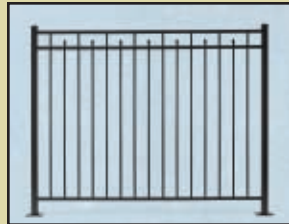

GUARDIAN DORIA