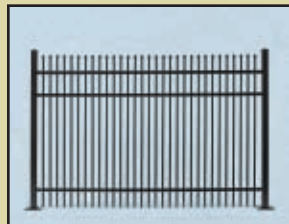

Colors & Accessories

The Versa-Latch and Magna Latch feature a magnetically activated mechanism in addition to a keyed lock for even more security. These low friction latches are reliable, self-latching and highly effective. The Versa-Latch comes standard with all of Delgard's walk gates except Guardian Series which uses the Magna Latch.

Styles

HIALEAH

See our website, www.delgard.com, for a complete list of fence and gate styles.

www.delgard.com

DELGARD
PREMIER ALUMINUM FENCING